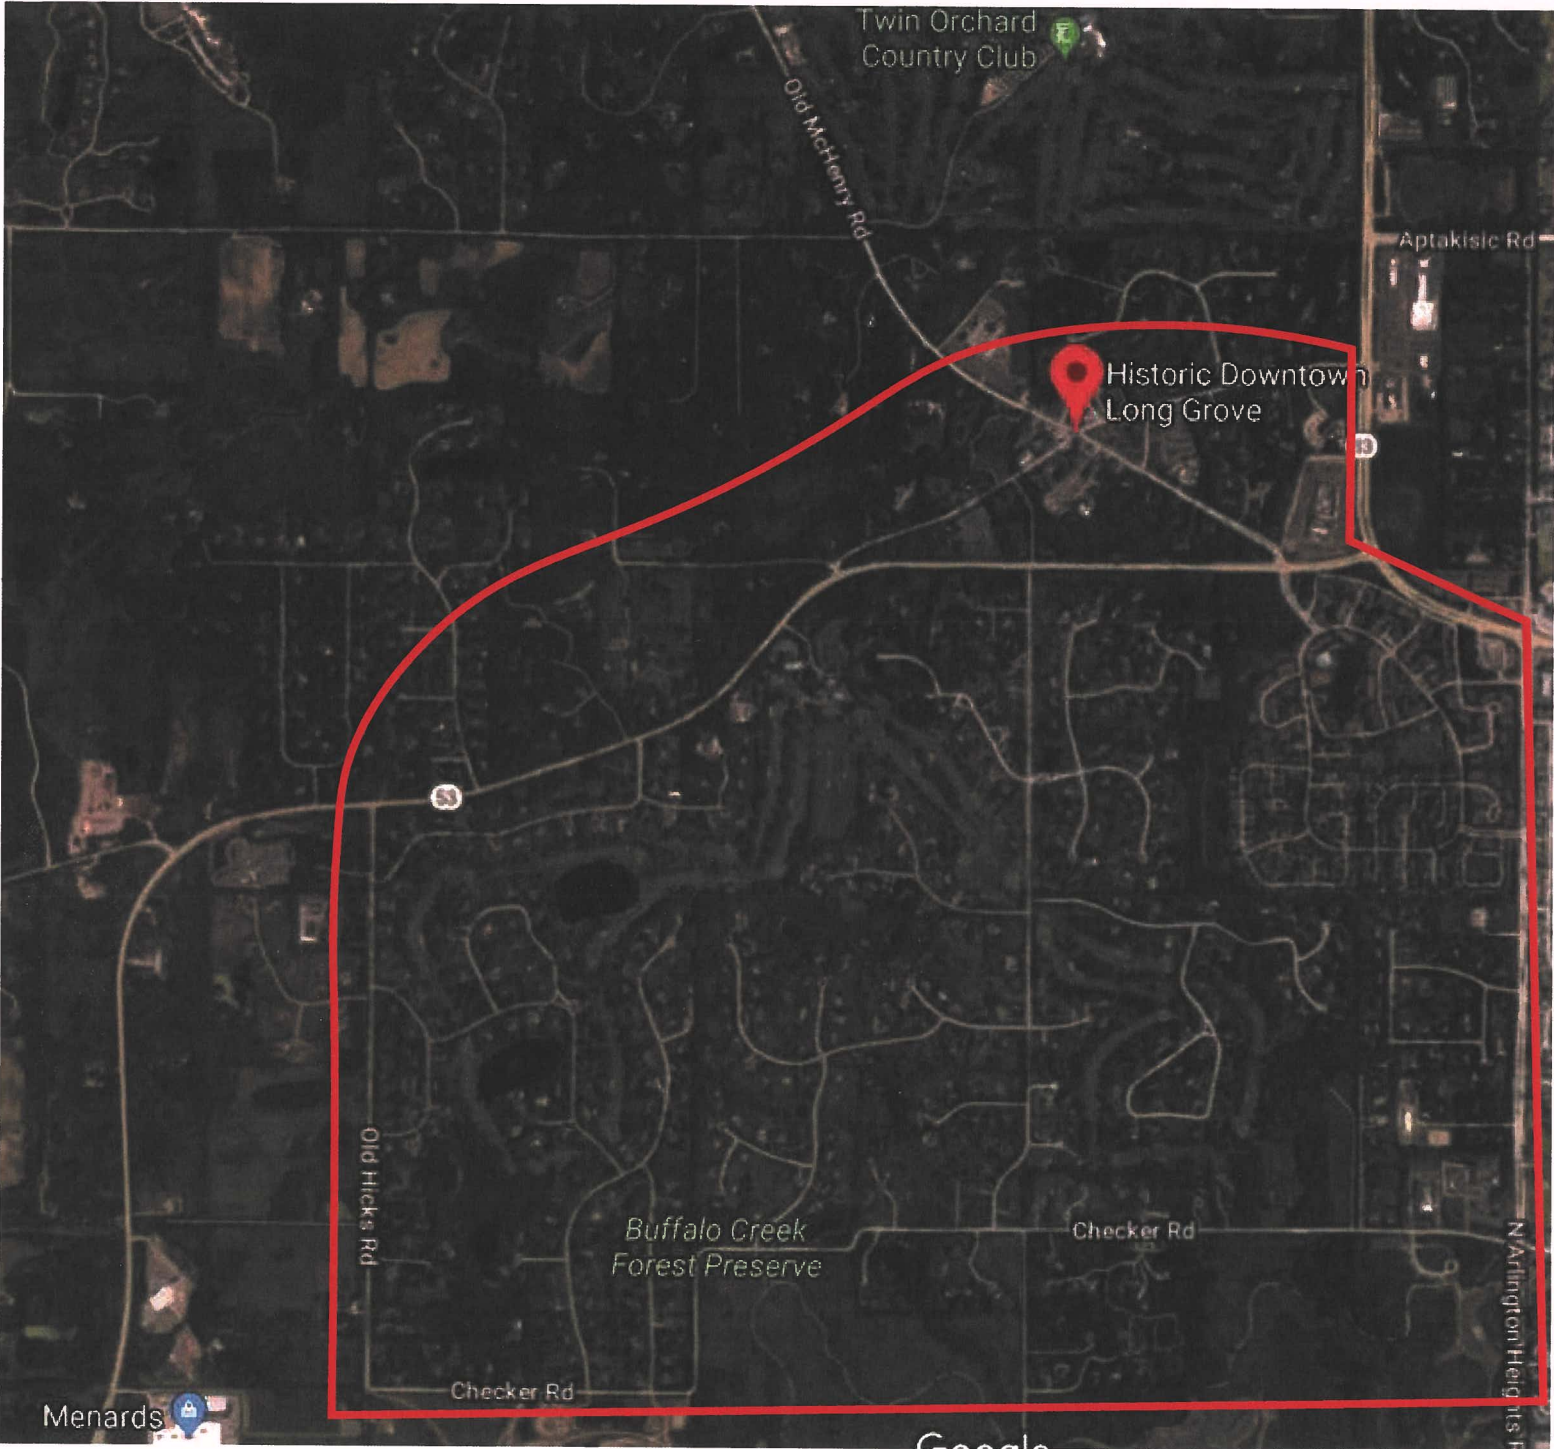

Dear Resident,

On Thanksgiving morning, Thursday 11/28/19 the Long Grove Turkey Trot Run/Walk will take place at 8:40 a.m. This event helps to raise money for Northern Illinois Food Bank, Historic Downtown Long Grove Business Association, Long Grove Community Emergency Response Team and the Lake County Sheriff Reserves. This is a 5k & 8k run/walk that starts in downtown Long Grove and travels on the route shown in the map below. The Long Grove CERT team volunteers, event volunteers or the Lake County Sheriff will be located along the course and at key intersections for traffic control. Residents living along the route will be permitted to drive on roads that are not closed only when runners and walkers are not present. Please find an event route map and text description of affected roads below. If you are interested in participating in this event or cheering the participants as they pass your home please visit www.allcommunityevents.com for more information. This is a community event that is fun for the whole family with a 5k & 8K run/walk and kids dash. If you have any questions regarding this event please contact info@allcommunityevents.com or call 224-757-5425

List of affected roads:

Old McHenry Rd between Robert Parker Coffin Rd and Archer Rd-Closed from 8:40 a.m. to 9:20 a.m.

Robert Parker Coffin Rd between Schaeffer Rd and Old Mchenry Rd-Closed from 5:00 a.m. to 11:00 a.m.
between Old Mchenry Rd and Archer Rd From 8:40 a.m. to 9:20 a.m.

Schaeffer Rd between Robert Parker Coffin Rd and IL Rt 53-Closed from 8:40 a.m.-10:00 a.m.
between IL Rt 53 and Holly Ct - Road closed to traffic from 8:45 a.m to 9:25 a.m.
- North bound lane closed to traffic from 9:25 a.m. to 10:15 a.m.

Checker Rd – between Schaeffer Rd and Country Club Dr-Westbound lane closed from 8:45 a.m. and 9:30 a.m.

LONG GROVE TURKEY TROT - NEIGHBORHOOD NOTIFICATION.
Estimate 700, print 800.