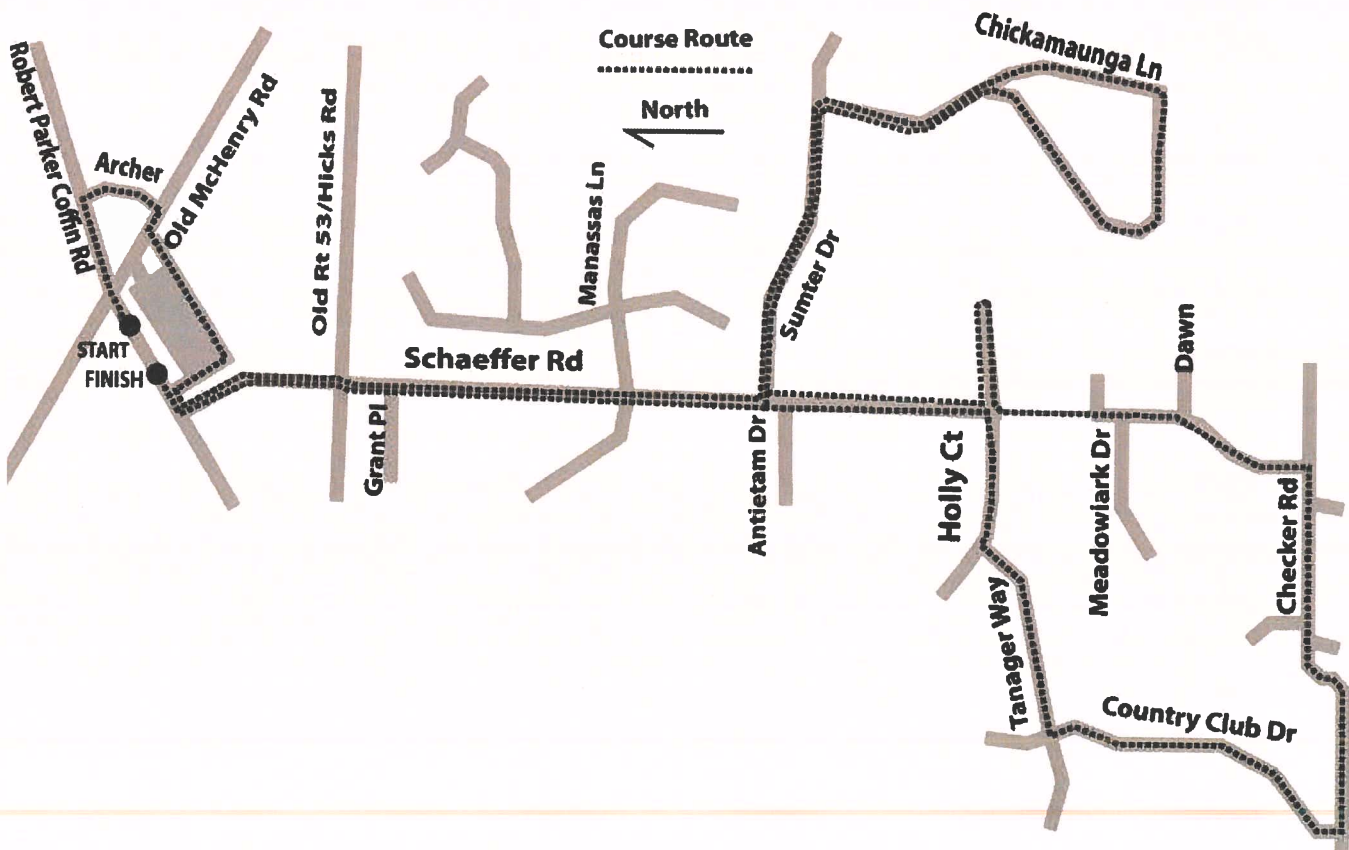

Dear Resident,

On Thanksgiving morning, Thursday 11/28/19 the Long Grove Turkey Trot Run/Walk will take place at 8:40 a.m. This event helps to raise money for Northern Illinois Food Bank, Historic Downtown Long Grove Business Association, Long Grove Community Emergency Response Team and the Lake County Sheriff Reserves. This is a 5k & 8k run/walk that starts in downtown Long Grove and travels on the route shown in the map below. The Long Grove CERT team volunteers, event volunteers or the Lake County Sheriff will be located along the course and at key intersections for traffic control. Residents living along the route will be permitted to drive on roads that are not closed only when runners and walkers are not present. Please find an event route map and text description of affected roads below. If you are interested in participating in this event or cheering the participants as they pass your home please visit www.allcommunityevents.com for more information. This is a community event that is fun for the whole family with a 5k & 8K run/walk and kids dash. If you have any questions regarding this event please contact info@allcommunityevents.com or call 224-757-5425

Schaeffer Rd between Robert Parker Coffin Rd and IL Rt 53-Closed from 8:40 a.m.-10:00 a.m.
between IL Rt 53 and Holly Ct - Road closed to traffic from 8:45 a.m to 9:25 a.m.
- North bound lane closed to traffic from 9:25 a.m. to 10:15 a.m.

Chickamauga Ln, Sumter Dr, Drive with caution as runners will be running on road from 8:45 a.m. and 10:00 a.m.

Holy Ct, Tanager Way & Country Club Dr – North/east bound lanes closed to traffic from 8:45 a.m. and 9:30 a.m.

Checker Rd – between Schaeffer Rd and Country Club Dr-Westbound lane closed from 8:45 a.m. and 9:30 a.m.

LONG GROVE TURKEY TROT - NEIGHBORHOOD NOTIFICATION.
Estimate 700, print 800.